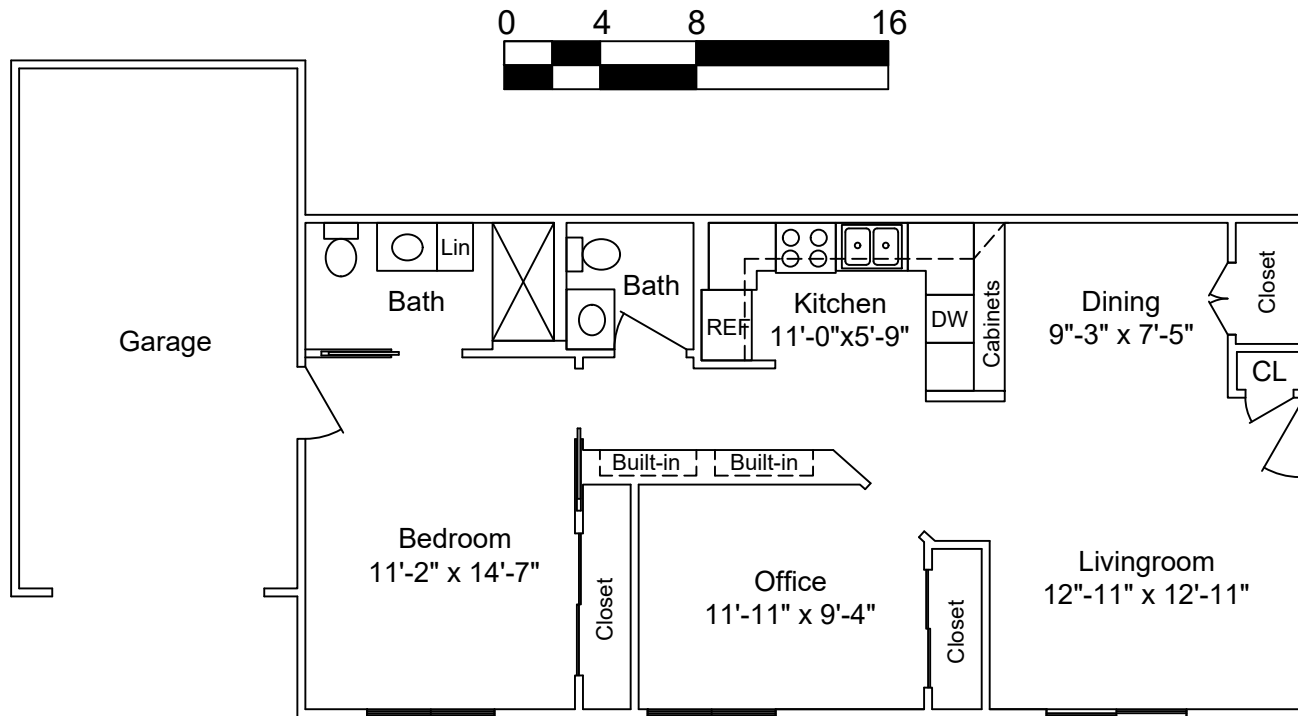

Floor Plan:

# The Charleston

Sq Ft = 1020

Scale - 1/8" = 1'

LAKEVIEW VILLAGE

Floor Plan:

# The Modified Augusta

Sq Ft = 882

Scale - 1/8" = 1'

Floor Plan:

# The Lancaster II

Scale - 1/8" = 1'

Date: 07-13-2019

LAKEVIEW VILLAGE

Lakeview Village  
 9100 Park St  
 Lenexa KS. 66215  
 913-888-1900

Floor Plan: