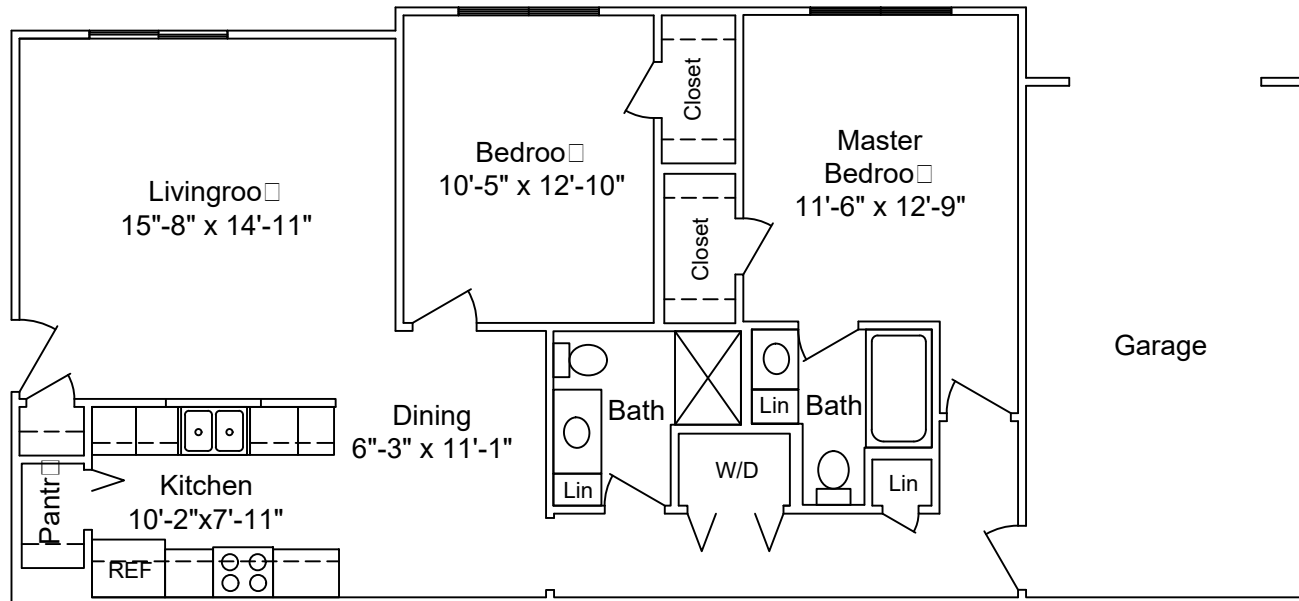

Floor Plan:

# The Raleigh

Sq Ft = 1325

Scale - 1/8" = 1'

**LAKEVIEW VILLAGE**

Floor Plan:

# The Dover

Sq Ft = 1090

Scale - 1/8" = 1'

LAKEVIEW VILLAGE

Floor Plan:

**The Richmond**

Sq Ft = 1045

Scale - 1/8" = 1'

# The Charleston

Sq Ft = 1020

Scale - 1/8" = 1'

LAKEVIEW VILLAGE

Floor Plan: