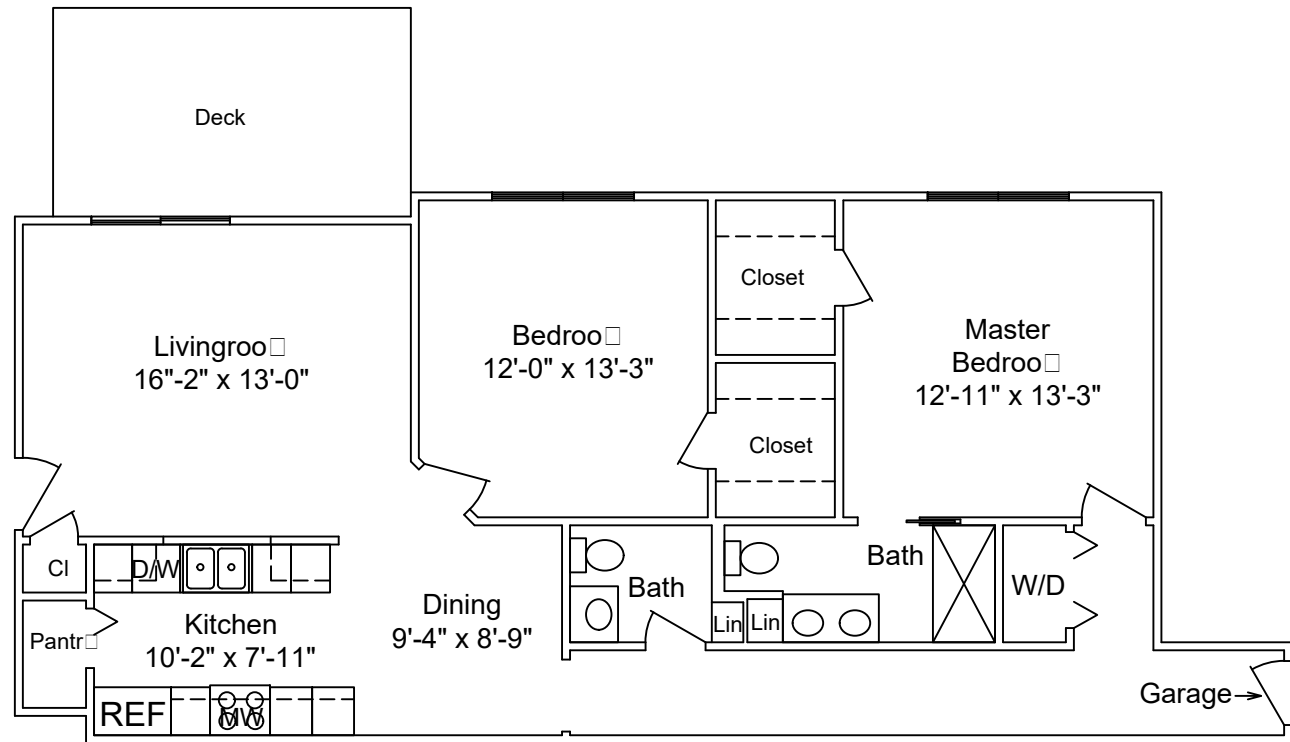

Floor Plan:

# The Raleigh

Sq Ft = 1325

Scale - 1/8" = 1'

**LAKEVIEW VILLAGE**

Floor Plan:

# The Dover

Sq Ft = 1090

Scale - 1/8" = 1'

LAKEVIEW VILLAGE

Floor Plan:

**The Richmond**

Sq Ft = 1045

Scale - 1/8" = 1'

# The Charleston

Sq Ft = 1020

Scale - 1/8" = 1'

LAKEVIEW VILLAGE

Floor Plan: