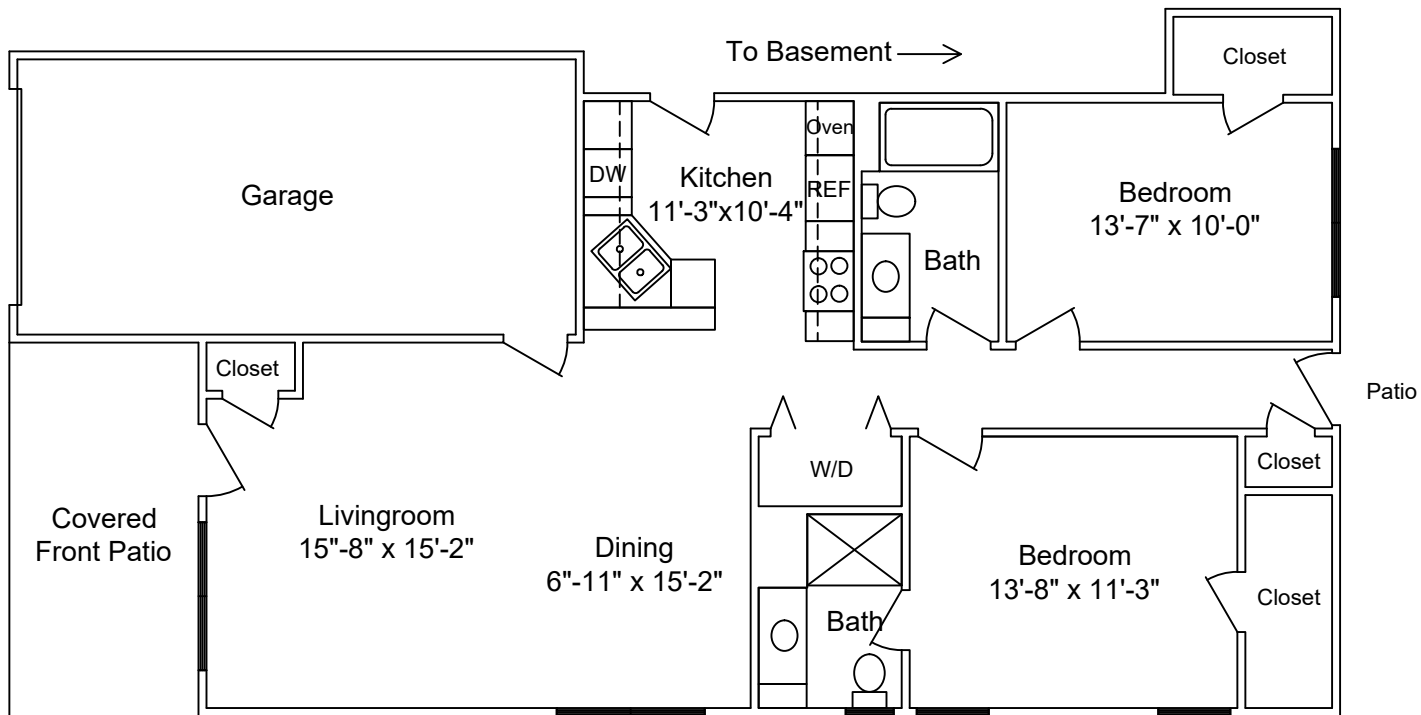

# The Dover

Sq Ft = 1090

Scale - 1/8" = 1'

LAKEVIEW VILLAGE

Floor Plan:

**The Richmond**

Sq Ft = 1045

Scale - 1/8" = 1'

**LAKEVIEW VILLAGE**

Floor Plan:

# The Charleston

Sq Ft = 1020

Scale - 1/8" = 1'

LAKEVIEW VILLAGE

Floor Plan:

# The Modified Augusta

Sq Ft = 882

Scale - 1/8" = 1'

Floor Plan: