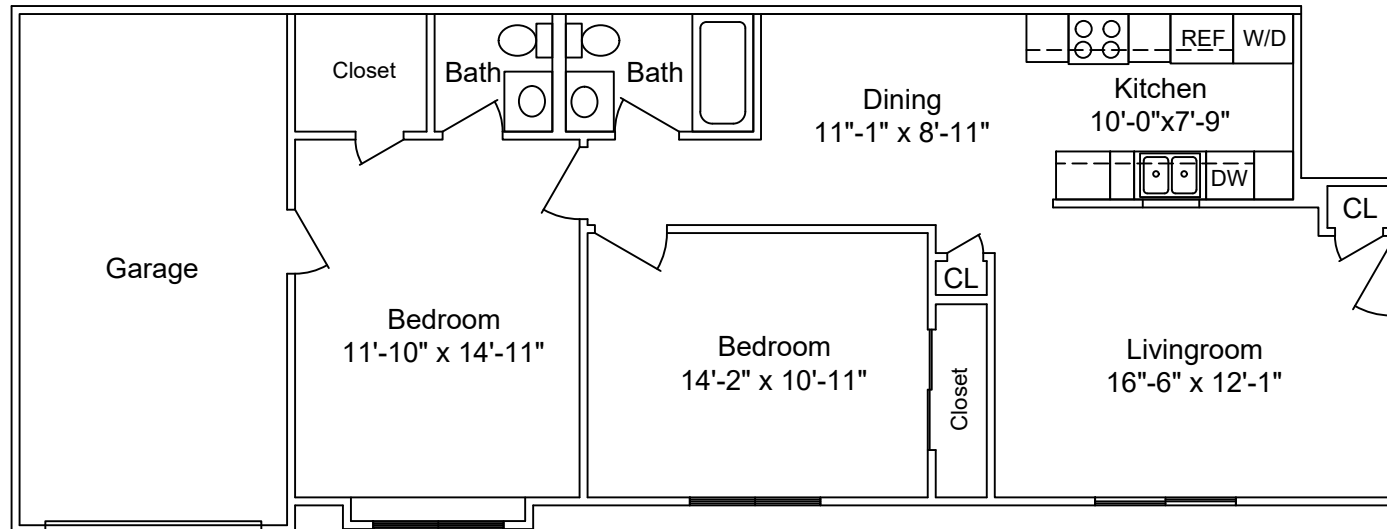

Floor Plan:

# The Charleston

Sq Ft = 1020

Scale - 1/8" = 1'

LAKEVIEW VILLAGE

Floor Plan:

# The Modified Augusta

Sq Ft = 882

Scale - 1/8" = 1'

Floor Plan:

# The Lancaster II

Scale - 1/8" = 1'

Date: 07-13-2019

LAKEVIEW VILLAGE

Lakeview Village  
 9100 Park St  
 Lenexa KS. 66215  
 913-888-1900

Floor Plan: