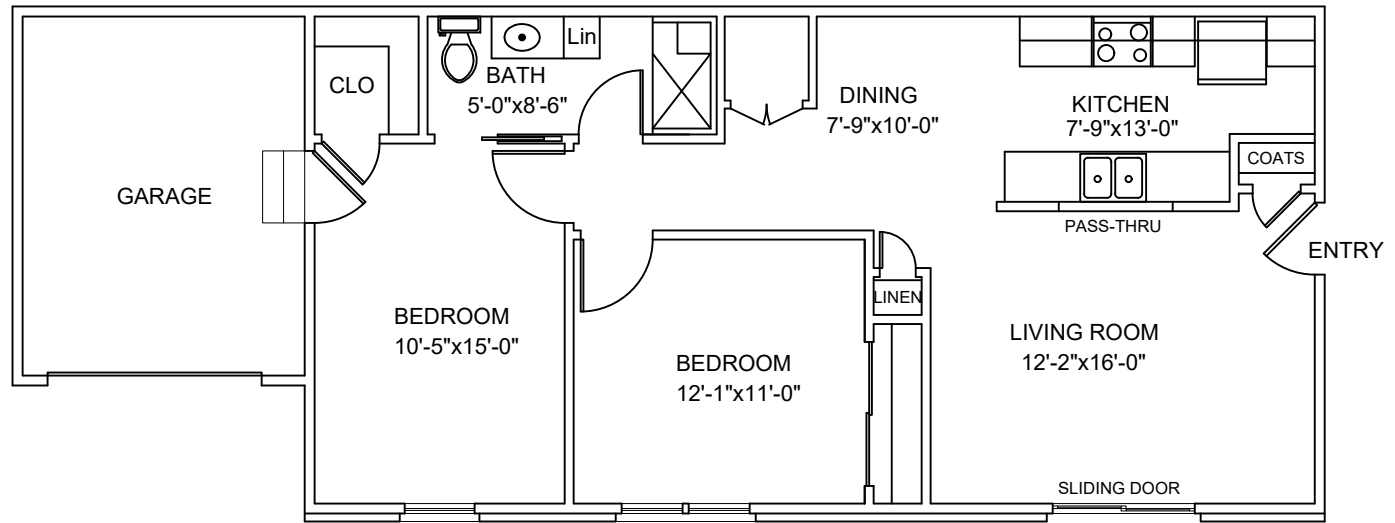

Floor Plan:

**LAKEVIEW VILLAGE**

Floor Plan:

# The Charleston

Sq Ft = 1020

Scale - 1/8" = 1'

LAKEVIEW VILLAGE

Floor Plan:

# The Modified Augusta

Sq Ft = 882

Scale - 1/8" = 1'

Floor Plan: