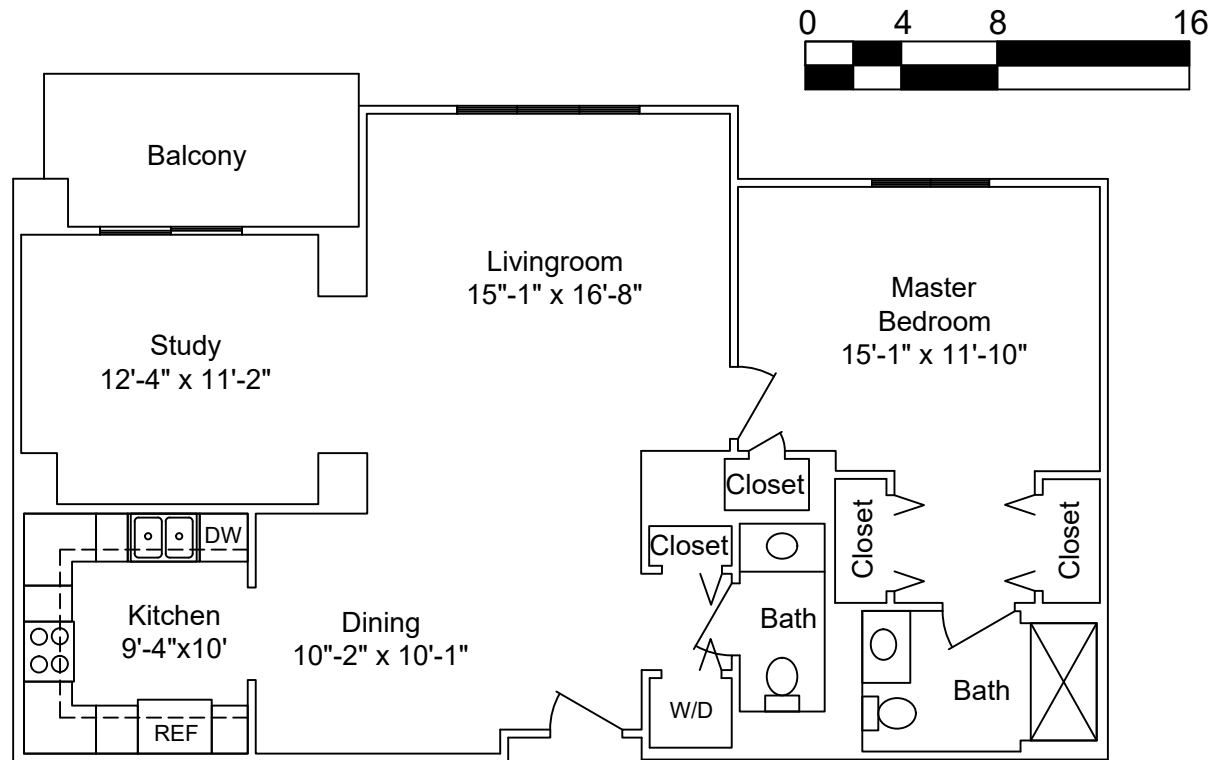

Floor Plan:
The Redbud

Sq Ft = 1744
 Scale - 1/8" = 1'

Floor Plan:

The Mulberry

Sq Ft = 1605

Scale - 1/8" = 1'

LAKEVIEW VILLAGE

Floor Plan:

The Hickory

Sq Ft = 1,245

Scale - 1/8" = 1'

LAKEVIEW VILLAGE

Floor Plan:

The Dogwood

Sq Ft = 1186

Scale - 1/8" = 1'

LAKEVIEW VILLAGE

Floor Plan:

The Cypress

Sq Ft = 1163

Scale - 1/8" = 1'

LAKEVIEW VILLAGE