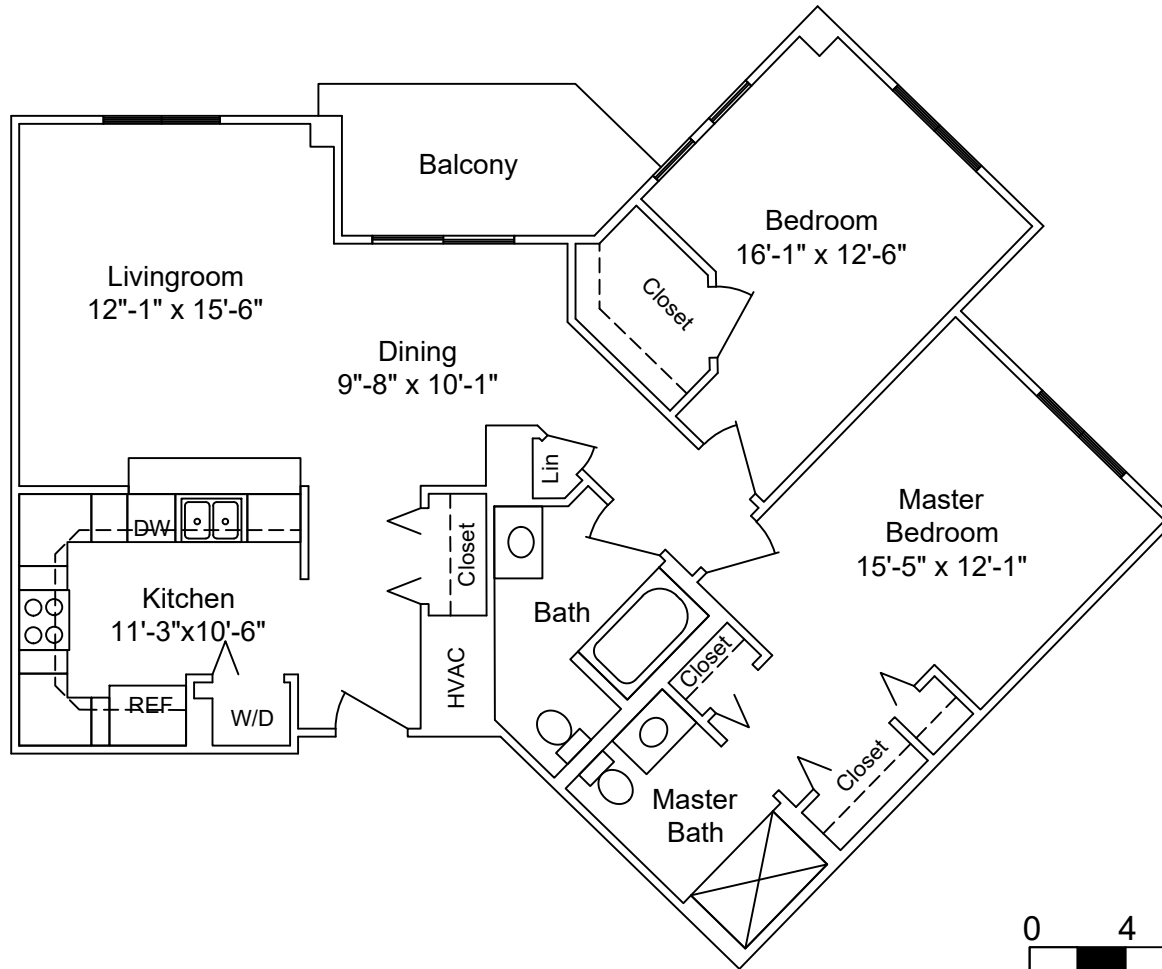

Floor Plan:
The Redbud

Sq Ft = 1744
 Scale - 1/8" = 1'

Floor Plan:

The Mulberry

Sq Ft = 1605

Scale - 1/8" = 1'

LAKEVIEW VILLAGE

Floor Plan:

The Hickory

Sq Ft = 1,245

Scale - 1/8" = 1'

LAKEVIEW VILLAGE

Floor Plan:

The Dogwood

Sq Ft = 1186

Scale - 1/8" = 1'

LAKEVIEW VILLAGE

Floor Plan:

The Cypress

Sq Ft = 1163

Scale - 1/8" = 1'

LAKEVIEW VILLAGE