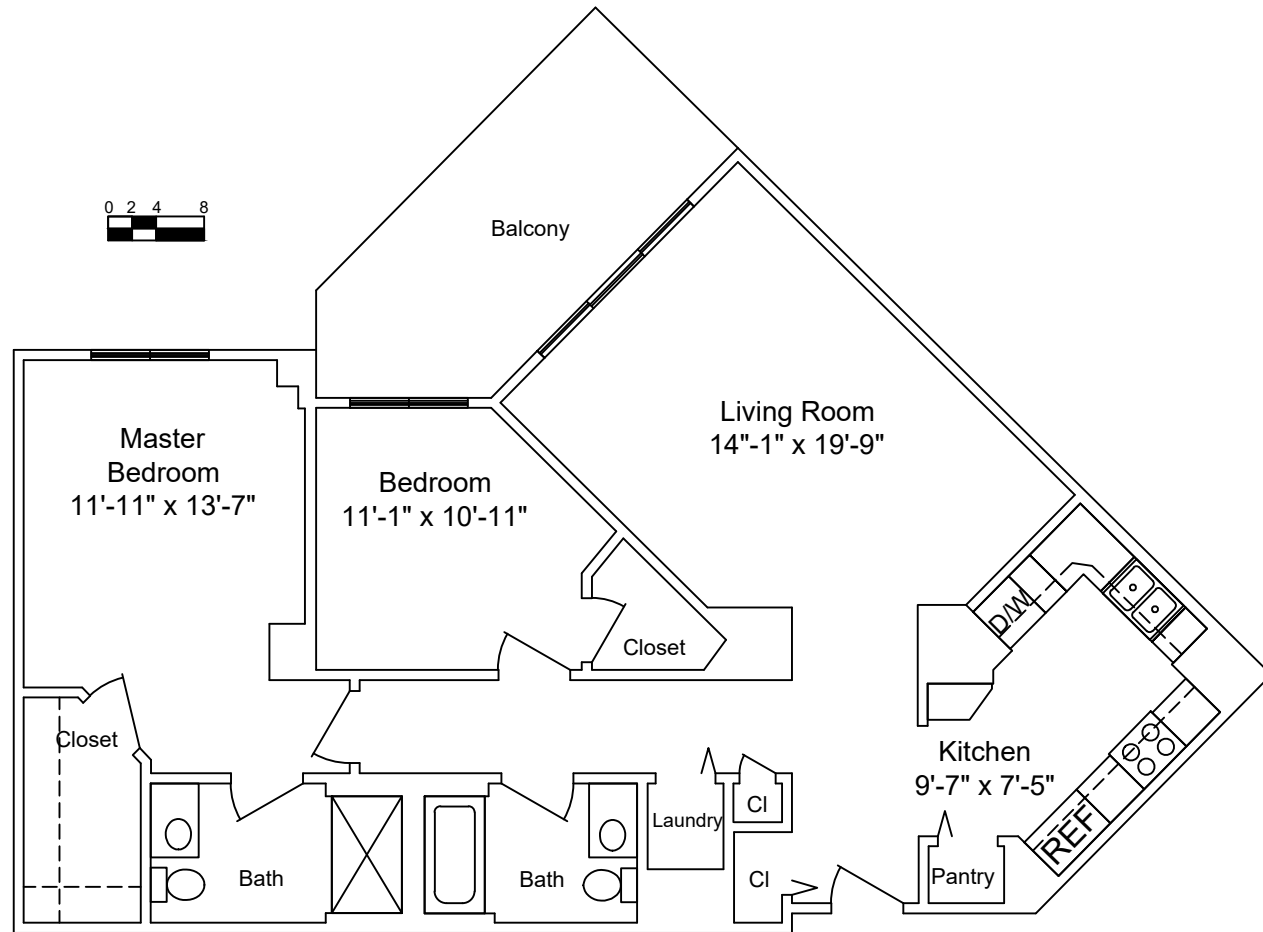

Floor Plan:
The Redbud

Sq Ft = 1744
 Scale - 1/8" = 1'

Floor Plan:

The Mulberry

Sq Ft = 1605

Scale - 1/8" = 1'

LAKEVIEW VILLAGE

Floor Plan:

The Hickory

Sq Ft = 1,245

Scale - 1/8" = 1'

LAKEVIEW VILLAGE

Floor Plan:

The Dogwood

Sq Ft = 1186

Scale - 1/8" = 1'

LAKEVIEW VILLAGE

Floor Plan:

The Cypress

Sq Ft = 1163

Scale - 1/8" = 1'

LAKEVIEW VILLAGE