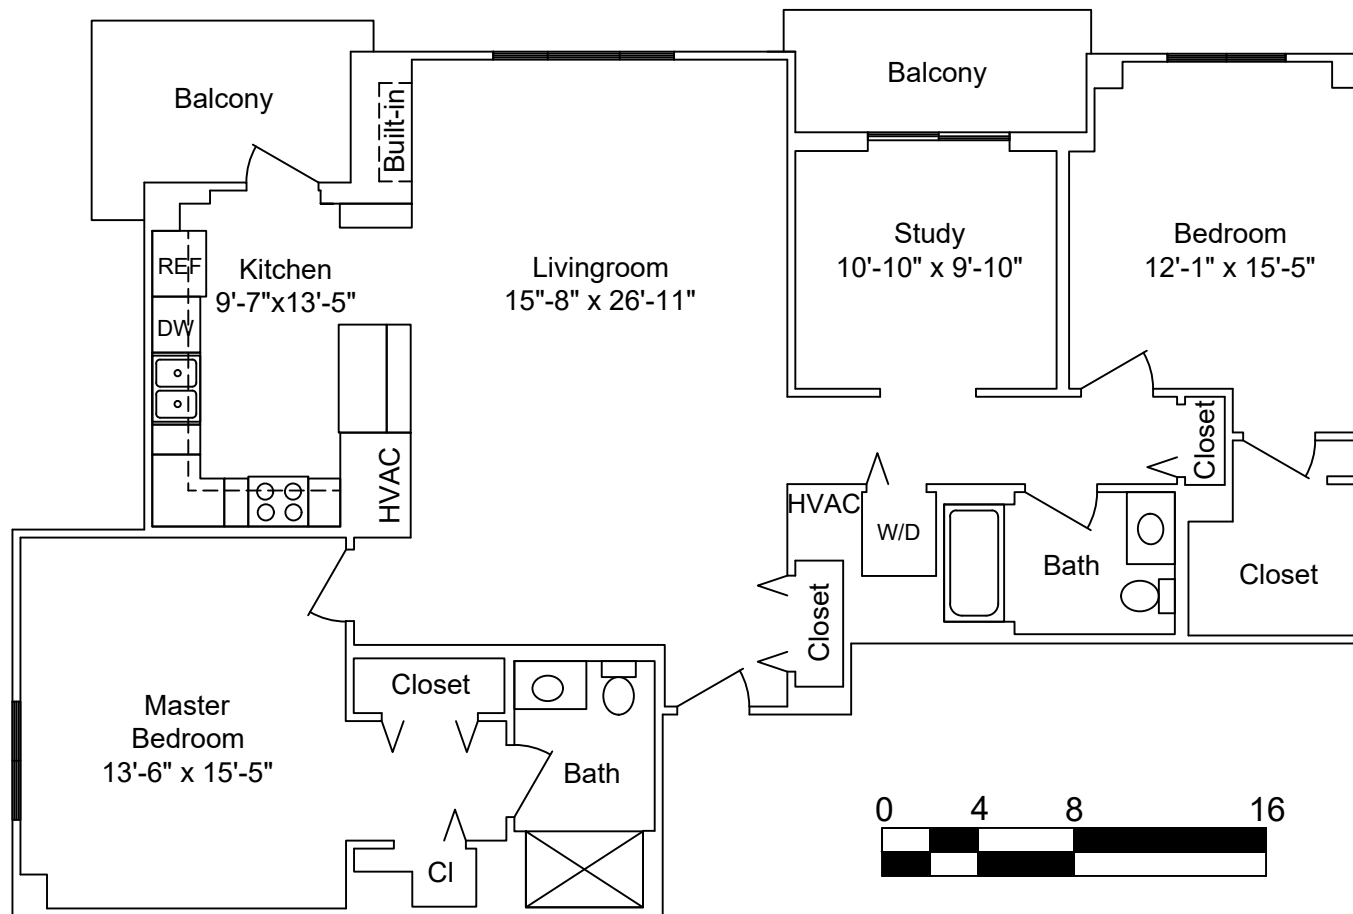

Floor Plan:
The Redbud

Sq Ft = 1744
 Scale - 1/8" = 1'

Floor Plan:

The Mulberry

Sq Ft = 1605

Scale - 1/8" = 1'

LAKEVIEW VILLAGE

Floor Plan:

The Hickory

Sq Ft = 1,245

Scale - 1/8" = 1'

LAKEVIEW VILLAGE

Floor Plan:

The Dogwood

Sq Ft = 1186

Scale - 1/8" = 1'

LAKEVIEW VILLAGE

Floor Plan:

The Cypress

Sq Ft = 1163

Scale - 1/8" = 1'

LAKEVIEW VILLAGE