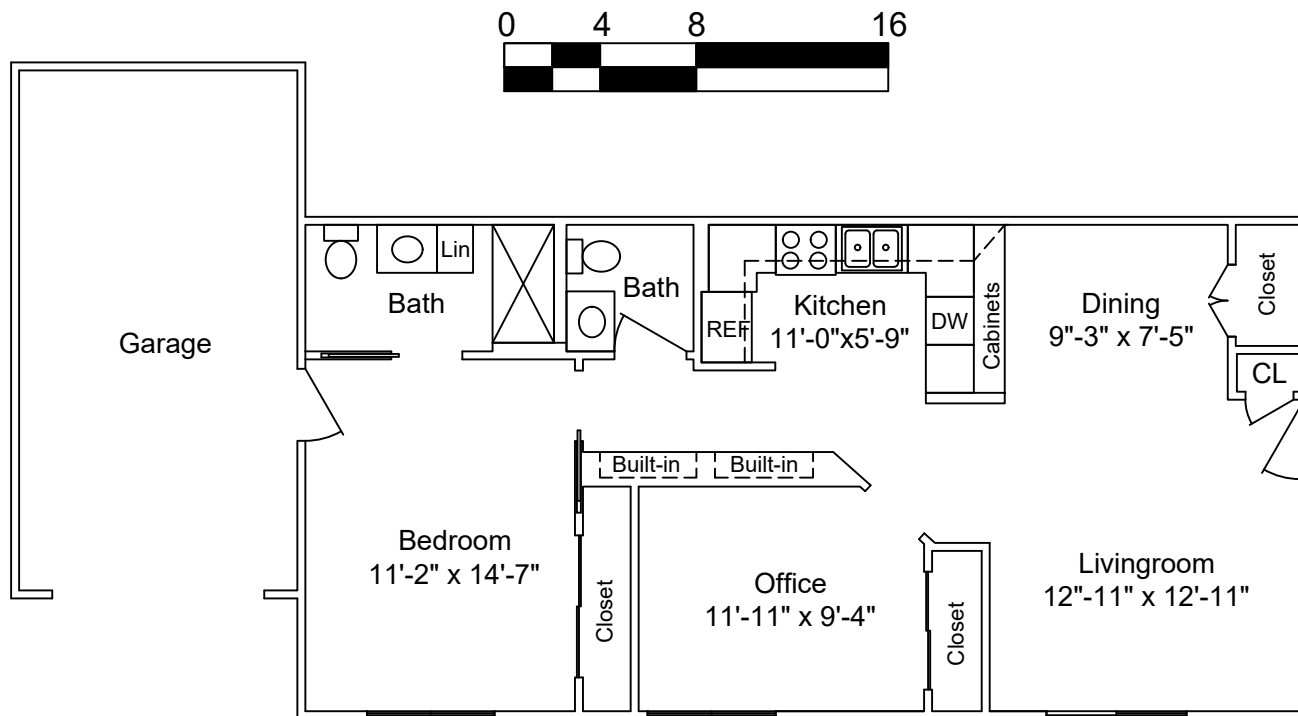

Floor Plan:

# The Richmond

Sq Ft = 1045

Scale - 1/8" = 1'

LAKEVIEW VILLAGE

Floor Plan:

# The Charleston

Sq Ft = 1020

Scale - 1/8" = 1'

LAKEVIEW VILLAGE

Floor Plan:

# The Modified Augusta

Sq Ft = 882

Scale - 1/8" = 1'

LAKEVIEW VILLAGE

Floor Plan: