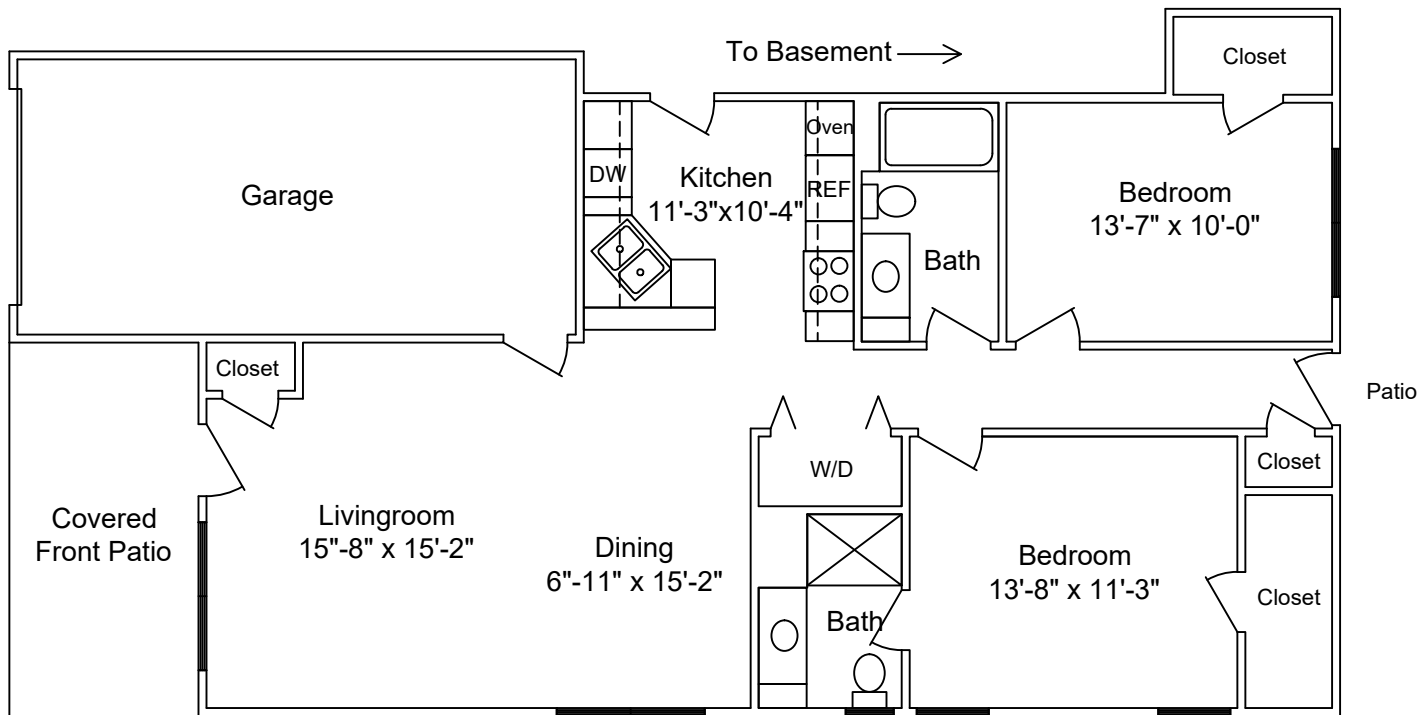

# The Dover

Sq Ft = 1090

Scale - 1/8" = 1'

LAKEVIEW VILLAGE

Floor Plan:

# The Richmond

Sq Ft = 1045

Scale - 1/8" = 1'

LAKEVIEW VILLAGE

Floor Plan:

# The Charleston

Sq Ft = 1020

Scale - 1/8" = 1'

LAKEVIEW VILLAGE

Floor Plan:

# The Modified Augusta

Sq Ft = 882

Scale - 1/8" = 1'

LAKEVIEW VILLAGE

Floor Plan: