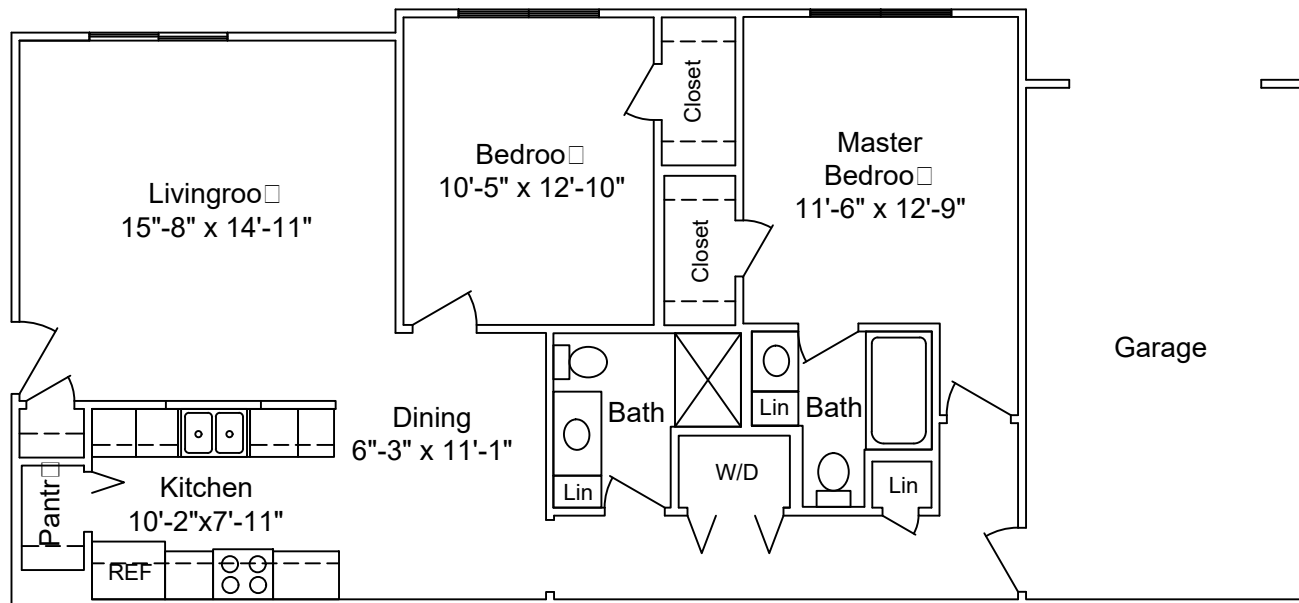

Floor Plan:

# The Raleigh

Sq Ft = 1325

Scale - 1/8" = 1'

**LAKEVIEW VILLAGE**

Floor Plan:

# The Dover

Sq Ft = 1090

Scale - 1/8" = 1'

LAKEVIEW VILLAGE

Floor Plan:

# The Charleston

Sq Ft = 1020

Scale - 1/8" = 1'

LAKEVIEW VILLAGE

Floor Plan: