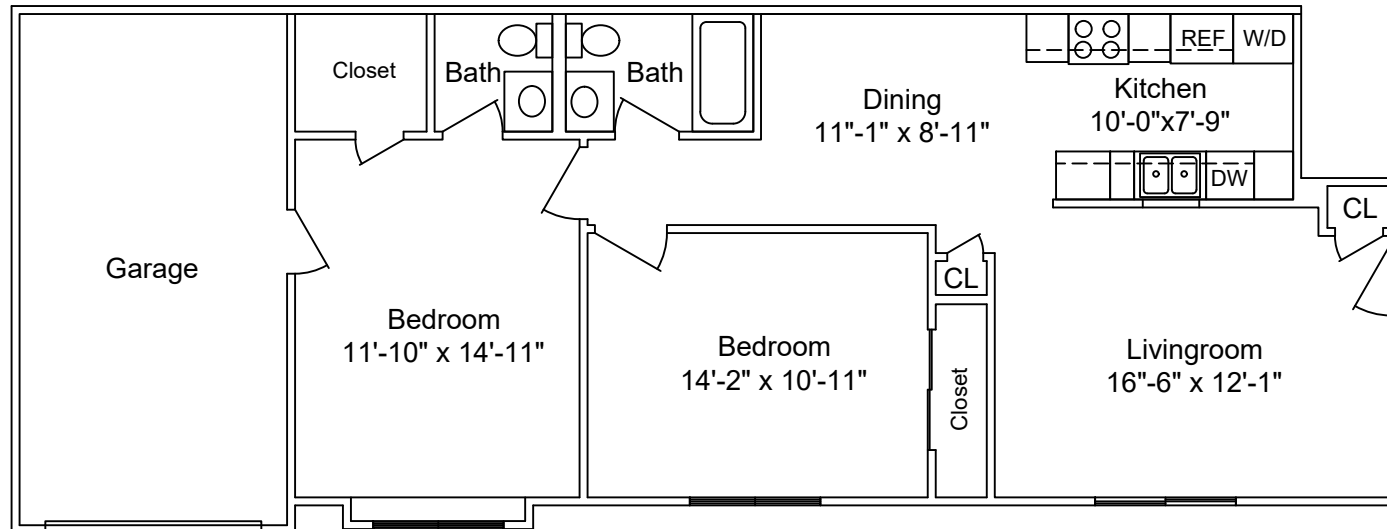

Floor Plan:

# The Charleston

Sq Ft = 1020

Scale - 1/8" = 1'

LAKEVIEW VILLAGE

Floor Plan:

# The Modified Augusta

Sq Ft = 882

Scale - 1/8" = 1'

LAKEVIEW VILLAGE

Floor Plan:

# The Lancaster II

Scale - 1/8" = 1'

Date: 07-13-2019

LAKEVIEW VILLAGE

Lakeview Village  
 9100 Park St  
 Lenexa KS. 66215  
 913-888-1900

Floor Plan: