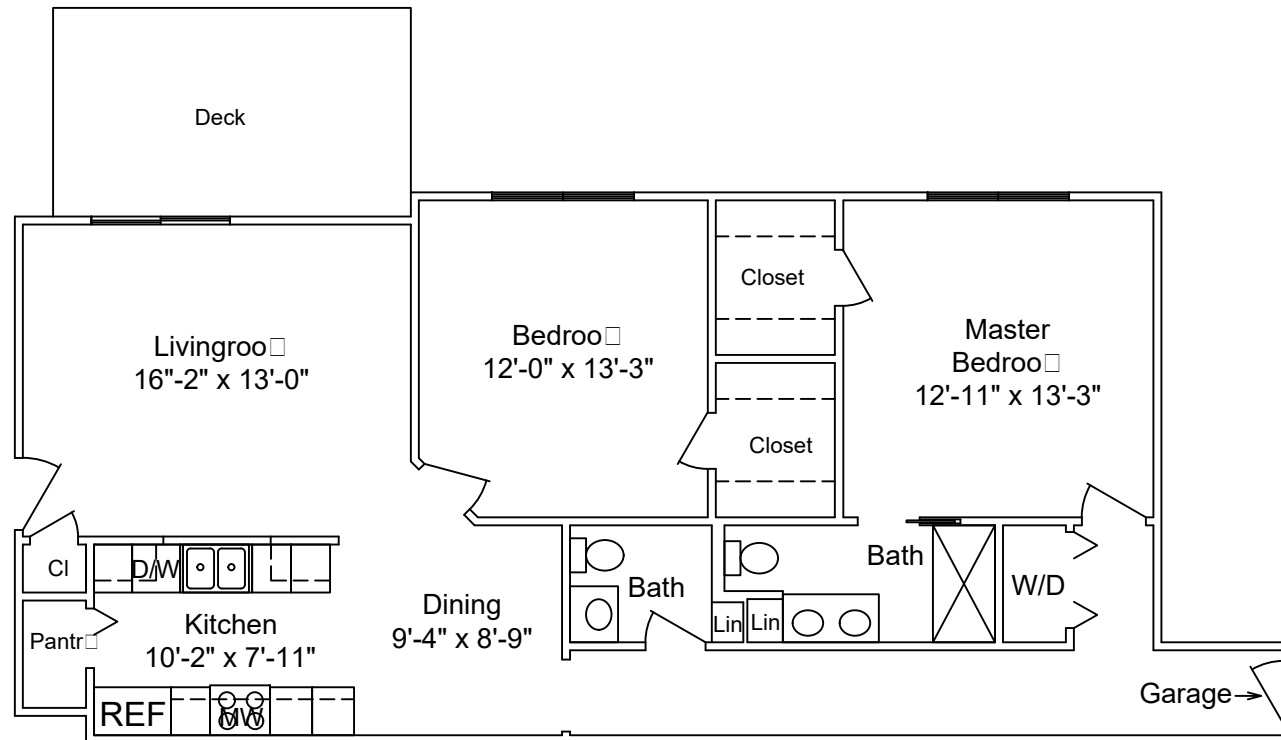

Floor Plan:

The Dover

Sq Ft = 1090

Scale - 1/8" = 1'

LAKEVIEW VILLAGE