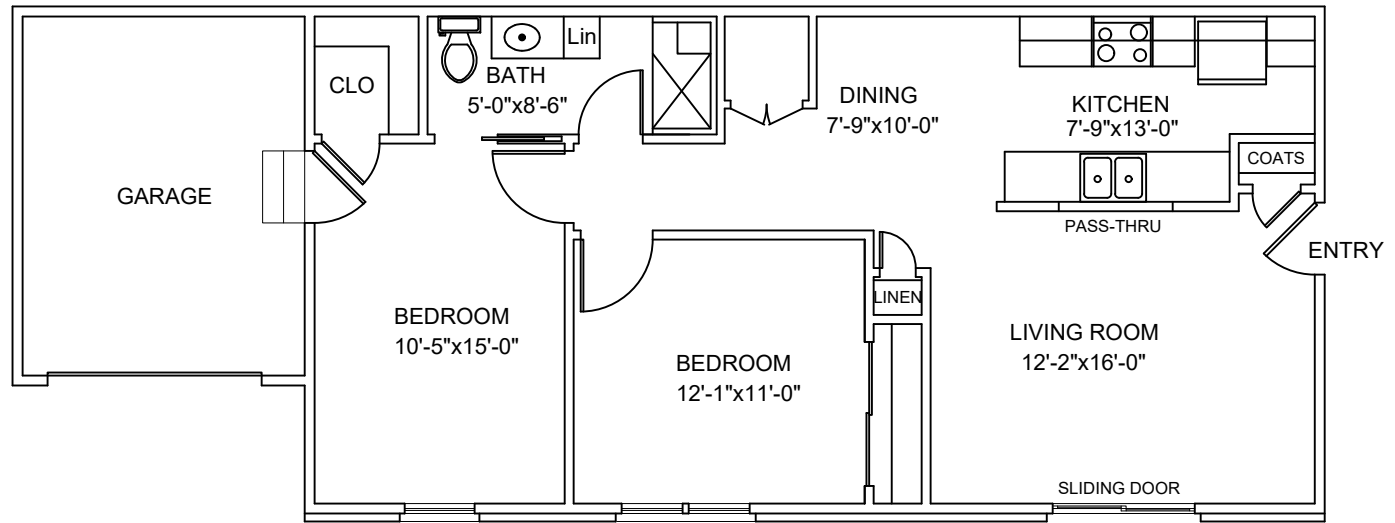

Floor Plan:

# The Richmond

Sq Ft = 1045

Scale - 1/8" = 1'

LAKEVIEW VILLAGE

Floor Plan:

# The Charleston

Sq Ft = 1020

Scale - 1/8" = 1'

LAKEVIEW VILLAGE

Floor Plan:

# The Modified Augusta

Sq Ft = 882

Scale - 1/8" = 1'

LAKEVIEW VILLAGE

Floor Plan: