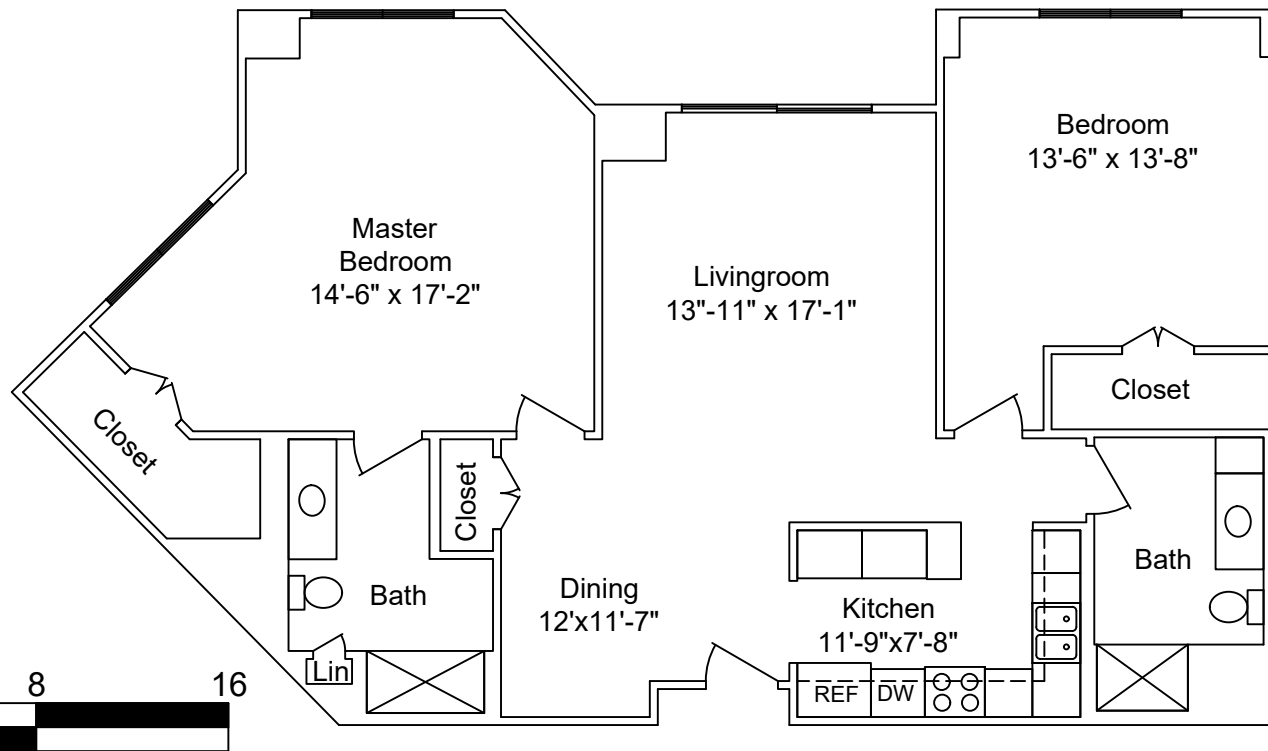

Lakeview Village
 9100 Park St
 Lenexa KS. 66215
 913-888-1900

Floor Plan:

The Crane (Reversed)

Sq Ft = 1,520

Scale - 1/8" = 1'

Date: 06-02-2020

LAKEVIEW VILLAGE

Floor Plan:

The Sandpiper

Sq Ft = 1385

Scale - 1/8" = 1'

Date: 07-21-2019

LAKEVIEW VILLAGE

Floor Plan:

The Mallard

Sq Ft = 1264

Scale - 1/8" = 1'

LAKEVIEW VILLAGE

Floor Plan:

The Drake

Sq Ft = 1175

Scale - 1/8" = 1'

LAKEVIEW VILLAGE

Floor Plan:

The Heron

Sq Ft = 849

Scale - 1/8" = 1'

LAKEVIEW VILLAGE

Floor Plan:

The Swan

Sq Ft = 760

Scale - 1/8" = 1'