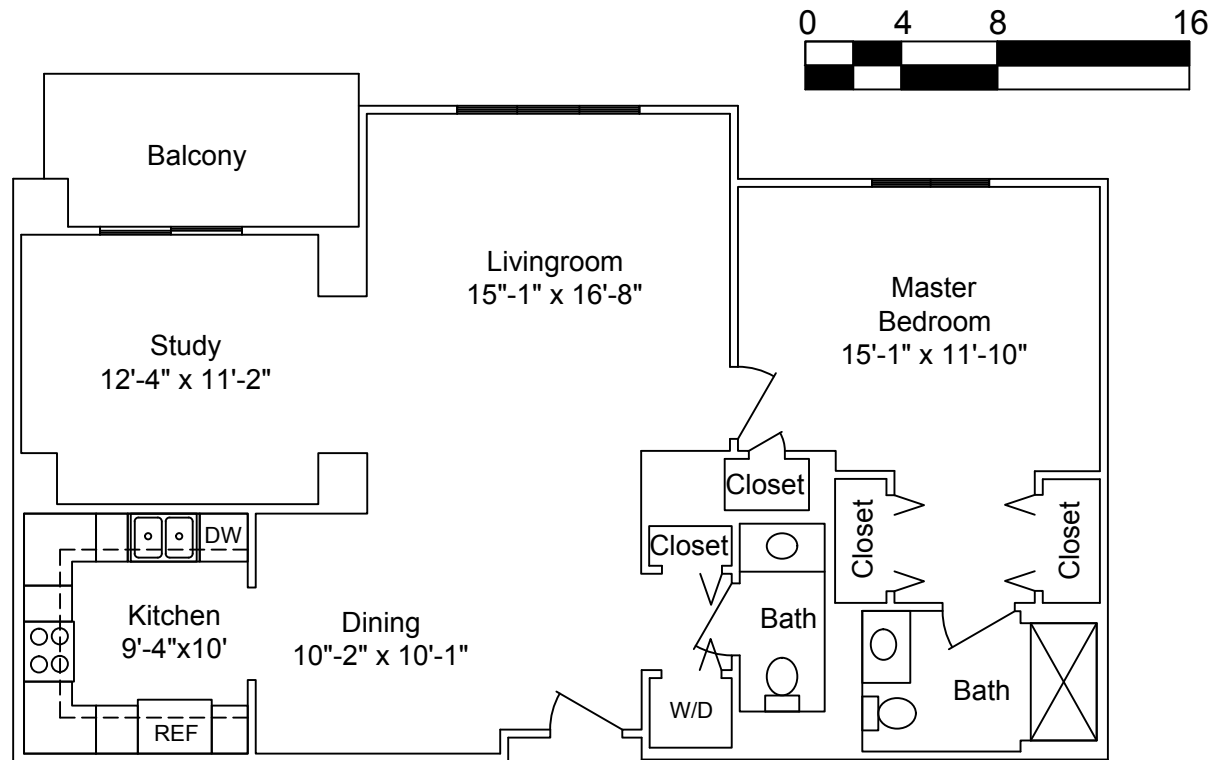

Floor Plan:

# The Mulberry

Sq Ft = 1605

Scale - 1/8" = 1'

LAKEVIEW VILLAGE

Floor Plan:

## The Hickory

Sq Ft = 1,245

Scale - 1/8" = 1'

Floor Plan:

# The Dogwood

Sq Ft = 1,186

Scale - 1/8" = 1'

LAKEVIEW VILLAGE

Floor Plan: