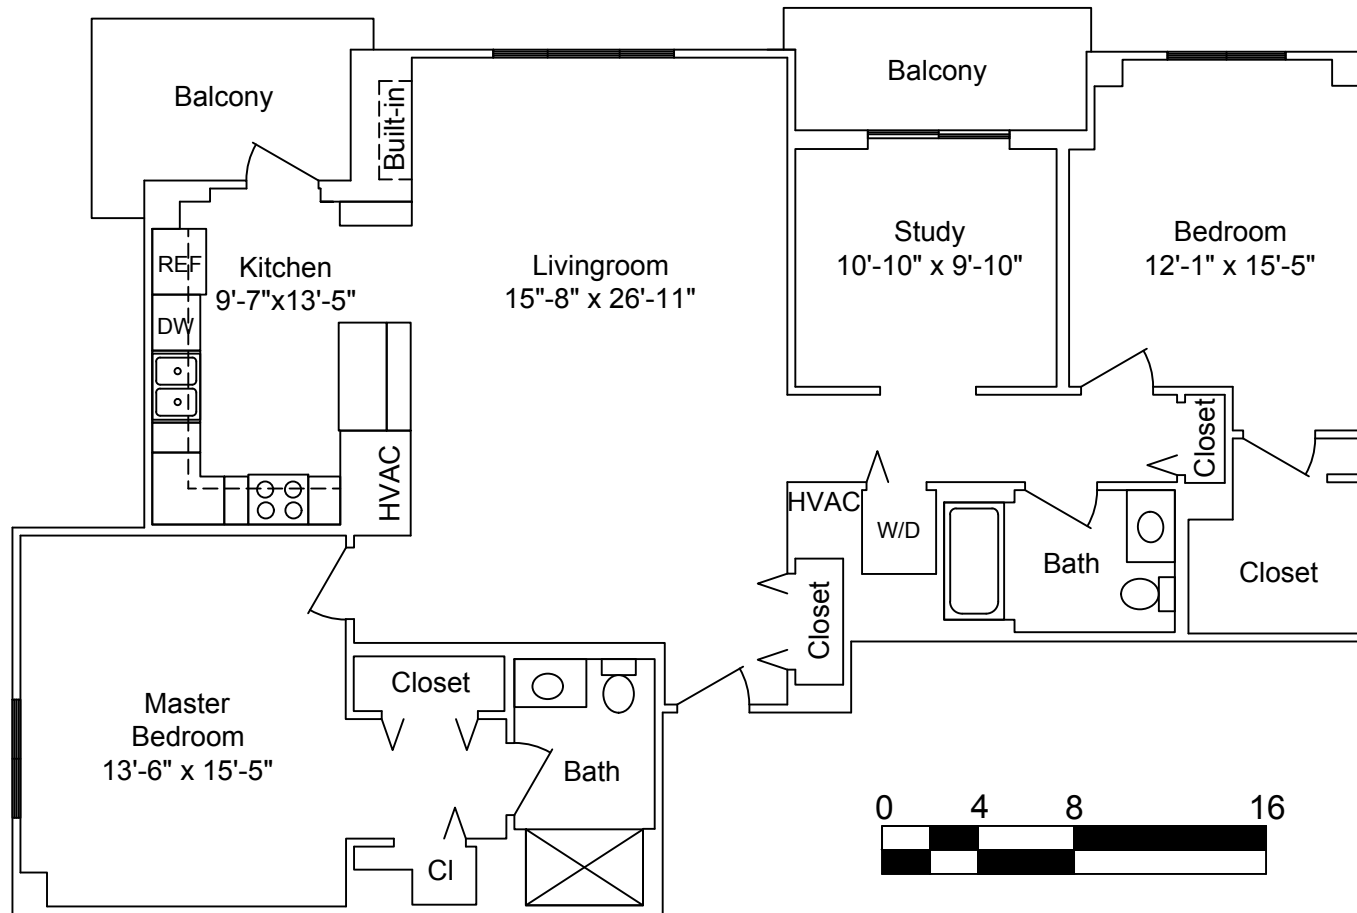

Floor Plan:

# The Redbud

Sq Ft = 1744

Scale - 1/8" = 1'

LAKEVIEW VILLAGE

Floor Plan:

## The Hickory

Sq Ft = 1,245

Scale - 1/8" = 1'

Floor Plan:

# The Dogwood

Sq Ft = 1,186

Scale - 1/8" = 1'

LAKEVIEW VILLAGE

Floor Plan: