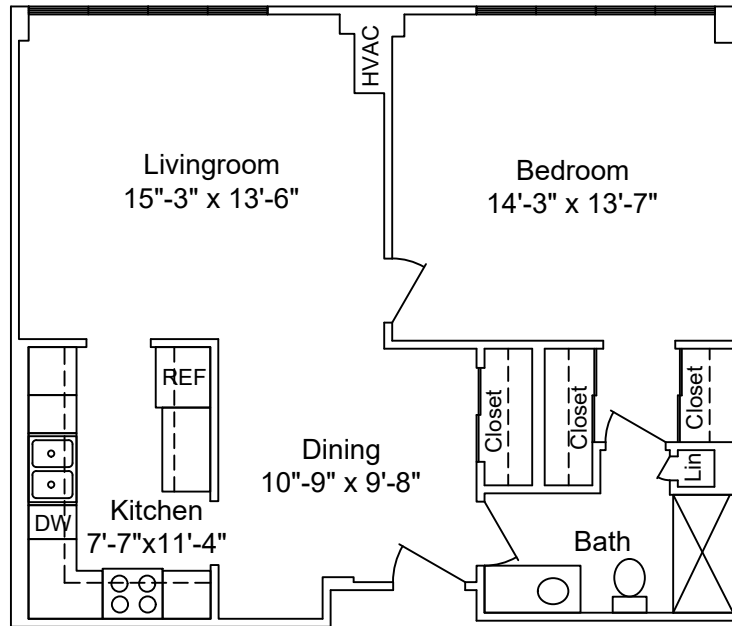

Floor Plan:  
**The Orchid**

Sq Ft = 1163

Scale - 1/8" = 1'

**LAKEVIEW VILLAGE**

Floor Plan:

# The Magnolia

Sq Ft = 1005

Scale - 1/8" = 1'

LAKEVIEW VILLAGE

Floor Plan:  
**The Aster**

Sq Ft = 931  
 Scale - 1/8" = 1'

Floor Plan:

# The Primrose

Sq Ft = 776

Square Scale - 1/8" = 1'

LAKEVIEW VILLAGE

Floor Plan:

# The Sunflower

Sq Ft = 621

Scale - 1/8" = 1'

LAKEVIEW VILLAGE