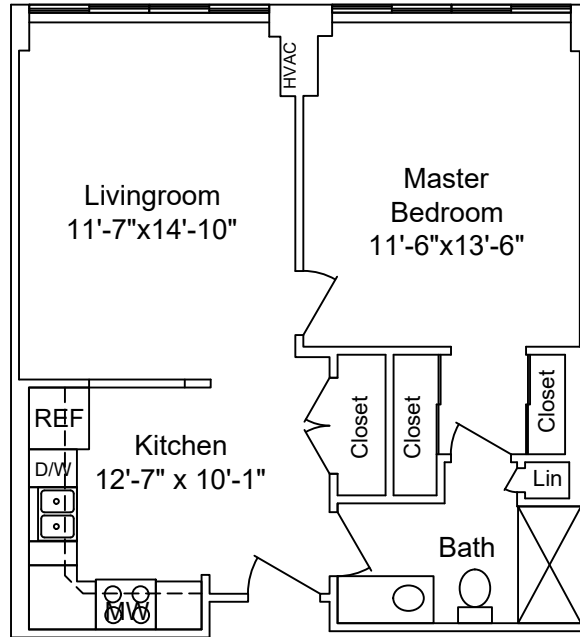

Floor Plan:  
**The Orchid**

Sq Ft = 1163

Scale - 1/8" = 1'

**LAKEVIEW VILLAGE**

Floor Plan:

# The Magnolia

Sq Ft = 1005

Scale - 1/8" = 1'

LAKEVIEW VILLAGE

Floor Plan:  
**The Aster**

Sq Ft = 931  
 Scale - 1/8" = 1'

Floor Plan:

# The Primrose

Sq Ft = 776

Square Scale - 1/8" = 1'

LAKEVIEW VILLAGE

Floor Plan:

# The Sunflower

Sq Ft = 621

Scale - 1/8" = 1'

LAKEVIEW VILLAGE