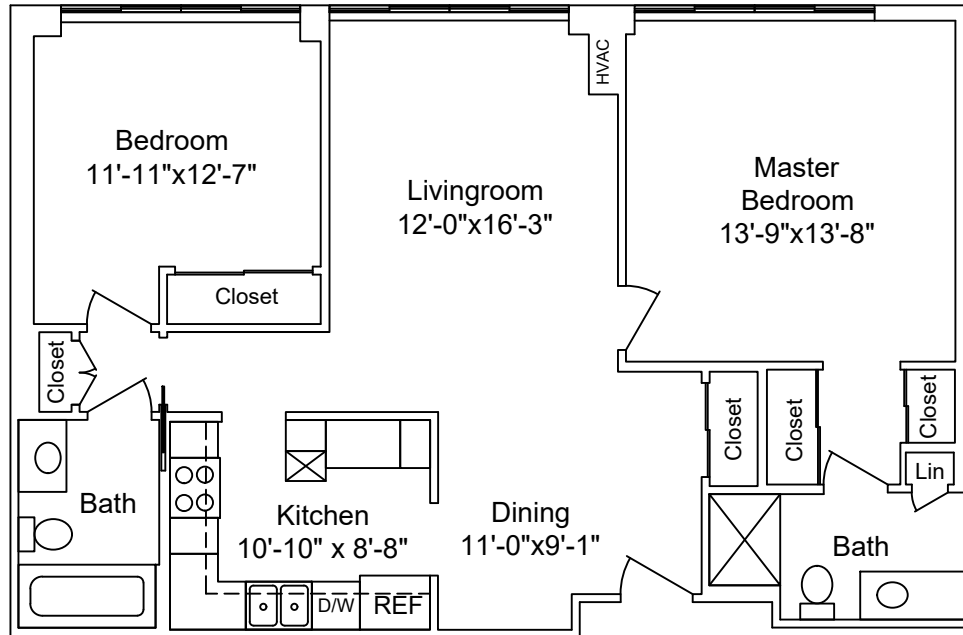

Floor Plan:  
**The Orchid**

Sq Ft = 1163

Scale - 1/8" = 1'

**LAKEVIEW VILLAGE**

Floor Plan:

# The Magnolia

Sq Ft = 1005

Scale - 1/8" = 1'

LAKEVIEW VILLAGE

Floor Plan:  
**The Aster**

Sq Ft = 931  
 Scale - 1/8" = 1'

Floor Plan:

# The Primrose

Sq Ft = 776

Square Scale - 1/8" = 1'

LAKEVIEW VILLAGE

Floor Plan:

# The Sunflower

Sq Ft = 621

Scale - 1/8" = 1'

LAKEVIEW VILLAGE