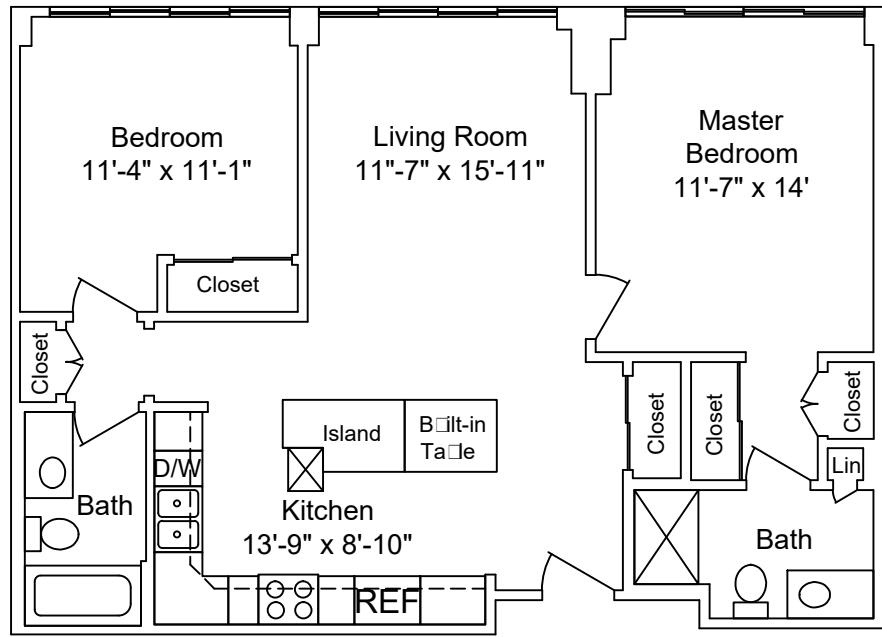

Floor Plan:  
**The Orchid**

Sq Ft = 1163

Scale - 1/8" = 1'

**LAKEVIEW VILLAGE**

Floor Plan:

# The Magnolia

Sq Ft = 1005

Scale - 1/8" = 1'

LAKEVIEW VILLAGE

Floor Plan:  
**The Aster**

Sq Ft = 931  
 Scale - 1/8" = 1'

Floor Plan:

# The Primrose

Sq Ft = 776

Square Scale - 1/8" = 1'

LAKEVIEW VILLAGE

Floor Plan:

# The Sunflower

Sq Ft = 621

Scale - 1/8" = 1'

LAKEVIEW VILLAGE